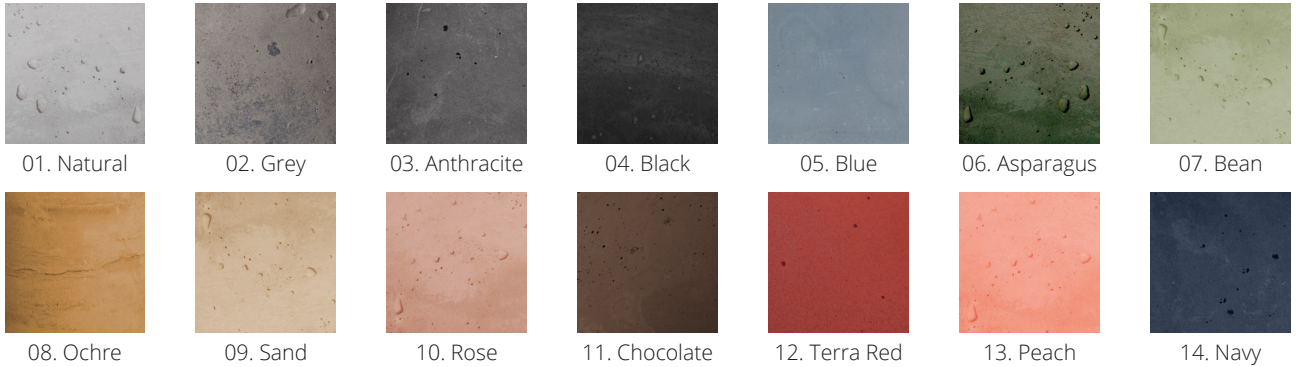

MATERIALS AND COLOURS

The colour chart helps to better understand the materials and finishes used in the lamps. The individual palettes differ not only in colour, but also in texture and surface character. All finishes are produced in our workshop.

CONCRETE COLOURS

Concrete may exhibit varying levels of colour saturation within a single element. This is a natural result of the handmade production process, which gives each lamp an individual character. Concrete elements from different batches may vary slightly in colour.