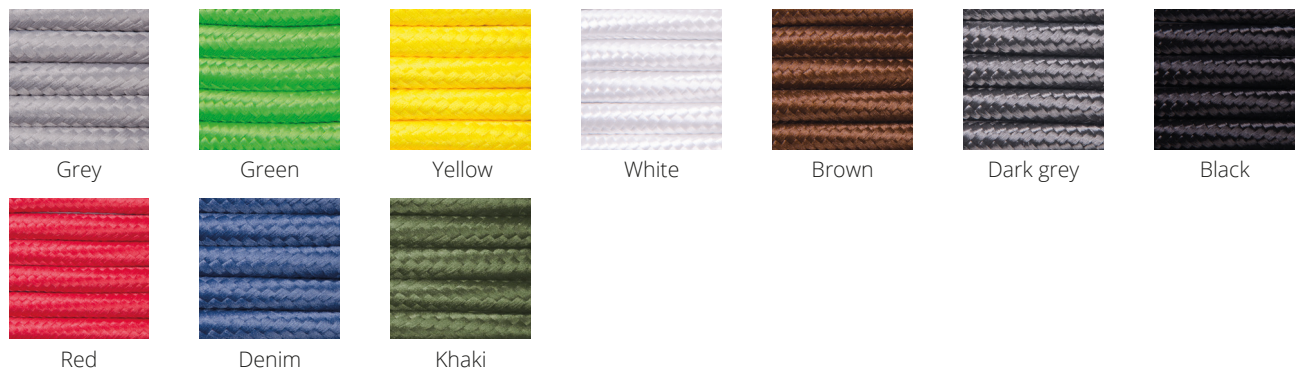

Customisation	Price
Cable extension above 200 cm	+ 5 €/m

TYPES OF AVAILABLE BRAIDS

COTTON

Cotton braid has a soft texture and a natural character. It works well in interiors dominated by natural materials and a calm colour palette. It allows for subdued, matt colours and pairs well with wood, concrete, and metal.

POLYESTER

Polyester braid allows for intense and vivid colours. The material's texture is more regular and technical compared to natural braids. This type of cable works well in modern interiors or wherever the cable is intended to serve as a distinct colour accent.