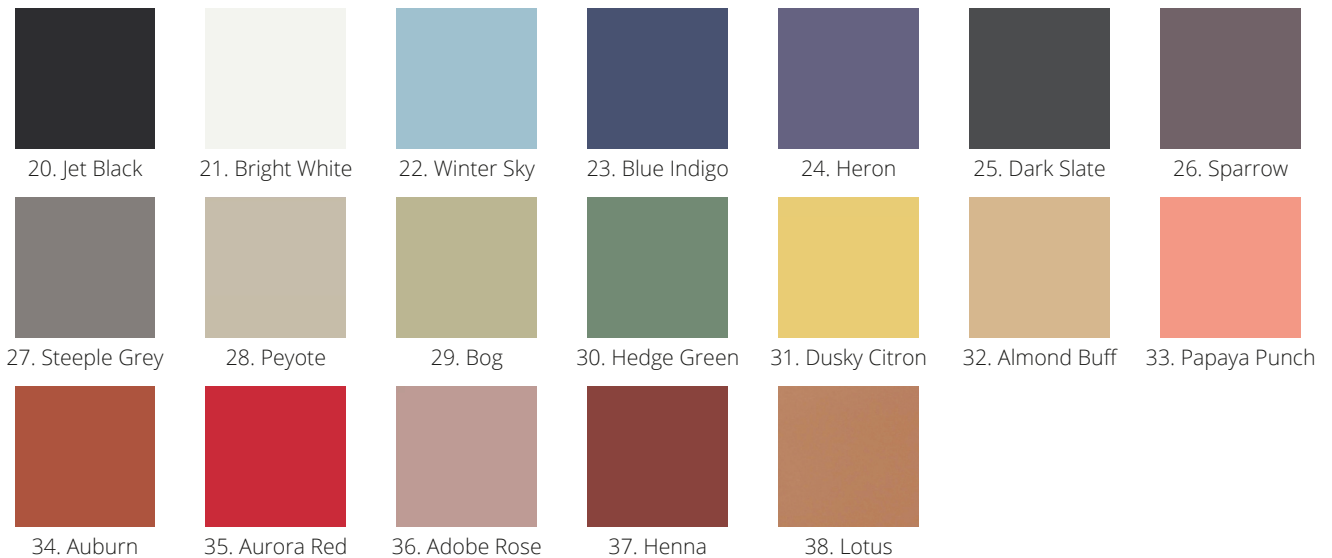

SLIGHT LIGHT COLOURS

The palette includes matt-finish colours selected from the Pantone catalogue. The individual variants allow the character of the lamp to be matched to the interior, ranging from more subdued tones to bold colour accents.