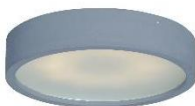

CONCRETE PLAFON
LED 18W TRIAC DIMMABLE
CCT SWITCH (3000K / 4000K / 5000K)
1800lm, CRI ≥ 80
/DIMMABLE LED/
FLICKER-FREE

Ø 36 CM | H 7,5 CM

206 €

Ø 46 CM | H 9 CM

253 €